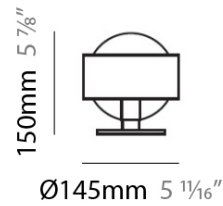

RING PORTABLE

D84244

GENERAL

Series: Ring _____
Partner: Panzeri _____
Division: Design _____
Installation: Portable _____
Product Type: Table _____
Mounting Location: Table _____
Light Distribution: Omnidirectional _____

PHYSICAL

Shape: Sphere _____
Diameter (mm): 145 _____
Diameter (in): 5 ¾ _____
Height (mm): 155 _____
Height (in): 6 ⅙ _____
Weight (kg): 3.2 _____
Weight (lbs): 7 _____
Diffuser: White Glass _____
Fixture Finish: Chrome _____
Fixture Material: Glass / Aluminum _____

ELECTRICAL

Number of Lamps: 1 _____
Lamp Type: LED Retrofit _____
Lamp Shape: T4 _____
Bulb Included: Bulb Not Included _____
Total Output Wattage (W): 7 _____
Max. Wattage Per Lamp (W): 7 _____
Lamp Base: G9 _____
Input Voltage (V): 120 _____

LED

OPTICAL

RATINGS AND CERTIFICATIONS

Certified By: CSA Certified to UL and CSA Standards _____
IP rating: IP20 _____