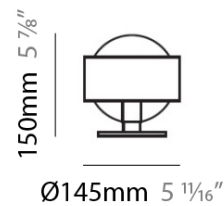

RING PORTABLE

D84244

GENERAL

Series: Ring _____
Brand: Panzeri _____
Division: Design _____
Mounting Type: Portable _____
Mounting Location: Table _____
Subcategory: Table _____

PHYSICAL

Shape: Sphere _____
Diameter (mm): 145 _____
Diameter (in): 5 7/8 _____
Height (mm): 155 _____
Height (in): 6 1/8 _____
Light Distribution: Omnidirectional _____
Weight (kg): 3.2 _____
Weight (lbs): 7 _____
Diffuser: White Glass _____
Fixture Finish: Chrome _____
Fixture Material: Glass / Aluminum _____

ELECTRICAL

Number of Lamps: 1 _____
Lamp Type: LED Retrofit _____
Lamp Shape: T4 _____
Bulb Included: Bulb Not Included _____
Total Output Wattage (W): 7 _____
Max. Wattage Per Lamp (W): 7 _____
Lamp Base: G9 _____
Input Voltage (V): 120 _____

LED

OPTICAL

RATINGS AND CERTIFICATIONS

Certified By: CSA Certified to UL and CSA Standards _____
IP rating: IP20 _____