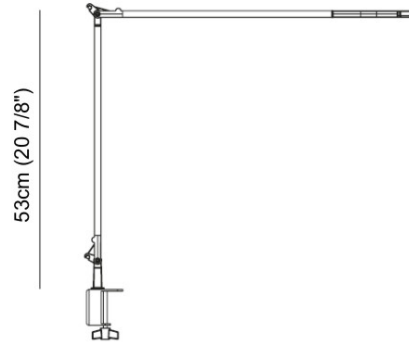

53cm (20 7/8")

5cm (1 15/16")