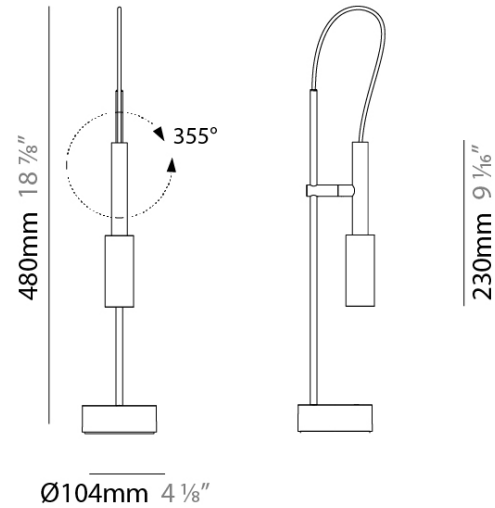

TUBINO PLUS PORTABLE

D84378-GRF

GENERAL

Series: Tubino _____
Subseries: Tubino Plus _____
Partner: Panzeri _____
Division: Design _____
Installation: Portable _____
Product Type: Task _____
Mounting Location: Table _____
Light Distribution: Adjustable / Direct _____

PHYSICAL

Shape: Cylinder _____
Diameter (mm): 104 _____
Diameter (in): 4 1/8 _____
Height (mm): 480 _____
Height (in): 18 7/8 _____
Weight (kg): 1.42 _____
Weight (lbs): 3.13 _____
Diffuser: Opal - Polycarbonate _____
Fixture Material: Aluminum / Brass / Steel _____
Cable Details: Bordeaux Cloth Cable _____

ELECTRICAL

Lamp Type: LED _____
Input Wattage (W): 6.5 _____
Dimming: Non-Dimmable _____
Driver Location: Inline Transformer Plug _____
Input Voltage (V): 120 _____

LED

Color Temperature (°K): 2700 _____
Max. Delivered Lumen (lm): 339 _____
Nominal Lumen (lm): 475 _____
CRI: >90 CRI _____
Lamp Life (hrs): 80000 _____

OPTICAL

Adjustability: Rotational 355° _____

RATINGS AND CERTIFICATIONS

Certified By: CSA Certified to UL and CSA Standards _____
IP rating: IP20 _____