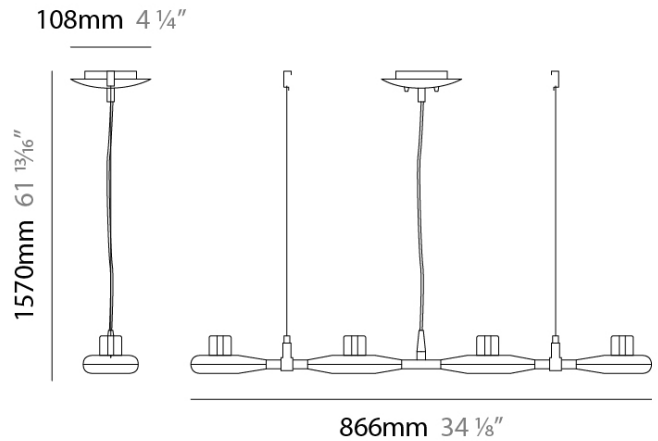

SPACE SUSPENSION

D91124

GENERAL

Series: Space _____
Brand: Milan _____
Division: Design _____
Mounting Type: Suspension _____
Mounting Location: Ceiling _____
Subcategory: Pendant _____

PHYSICAL

Shape: Abstract _____
Length (mm): 866 _____
Length (in): 34 1/4 _____
Width (mm): 108 _____
Width (in): 4 1/4 _____
Height (mm): 1570 _____
Height (in): 62 _____
Weight (kg): 2.3 _____
Weight (lbs): 5 _____
Fixture Finish: Metallic Gray _____
Fixture Material: Aluminum _____

ELECTRICAL

Number of Lamps: 4 _____
Lamp Type: LED Retrofit _____
Lamp Shape: T4 _____
Bulb Included: Bulb Not Included _____
Total Output Wattage (W): 12 _____
Max. Wattage Per Lamp (W): 3 _____
Lamp Base: G9 _____
Input Voltage (V): 120 _____

LED

OPTICAL

RATINGS AND CERTIFICATIONS

Certified By: CSA Certified to UL and CSA Standards _____
IP rating: IP20 _____