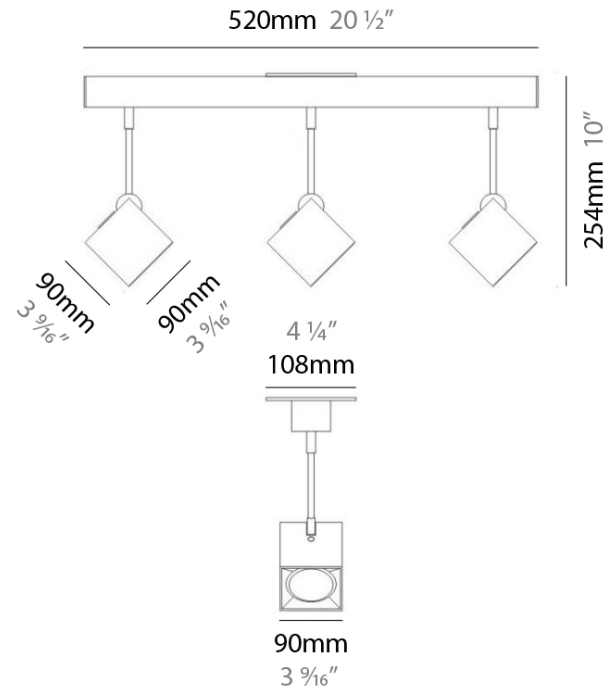

DAU SURFACE

D92017

GENERAL

Series: Dau _____
Partner: Milan _____
Division: Design _____
Installation: Surface _____
Product Type: Pendant _____
Mounting Location: Ceiling _____

PHYSICAL

Shape: Abstract _____
Length (mm): 520 _____
Length (in): 20 1/2 _____
Width (mm): 110 _____
Width (in): 4 3/16 _____
Height (mm): 254 _____
Height (in): 10 _____
Weight (kg): 1.4 _____
Weight (lbs): 3 _____
Fixture Material: Aluminum _____

ELECTRICAL

Number of Lamps: 3 _____
Lamp Type: LED Retrofit _____
Lamp Shape: MR16 _____
Bulb Included: Bulb Not Included _____
Total Output Wattage (W): 15 _____
Max. Wattage Per Lamp (W): 5 _____
Lamp Base: GU10 _____
Input Voltage (V): 120 _____

LED

Delivered Lumen Range: 500 - 999 lm _____

OPTICAL

RATINGS AND CERTIFICATIONS

Certified By: CSA Certified to UL and CSA Standards _____
IP rating: IP20 _____