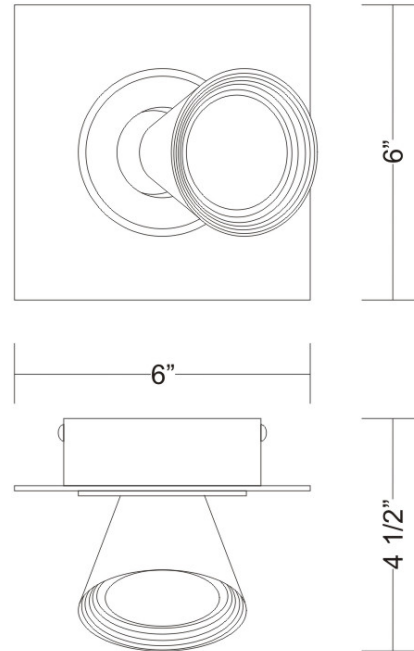

CIRCE SURFACE

D92045

PROJECT _____

TYPE _____

NOTES _____

QUANTITY _____

DATE _____

GENERAL

Series: Circe _____
Brand: Milan _____
Division: Design _____
Mounting Type: Surface _____
Mounting Location: Wall / Ceiling _____
Subcategory: Ambient _____

PHYSICAL

Shape: Cone _____
Length (mm): 152 _____
Length (in): 6 _____
Width (mm): 152 _____
Width (in): 6 _____
Height (mm): 114 _____
Height (in): 4.5 _____
Weight (lbs): 2.7 _____
Fixture Material: Aluminum _____

ELECTRICAL

Number of Lamps: 1 _____
Lamp Type: LED Retrofit / Halogen _____
Lamp Shape: MR20 _____
Bulb Included: Bulb Not Included _____
Total Output Wattage (W): 18 / 75 _____
Max. Wattage Per Lamp (W): 18 / 75 _____
Lamp Base: GU10 _____
Input Voltage (V): 120 _____

LED

OPTICAL

RATINGS AND CERTIFICATIONS

Certified By: CSA Certified to UL and CSA Standards _____
IP rating: IP20 _____