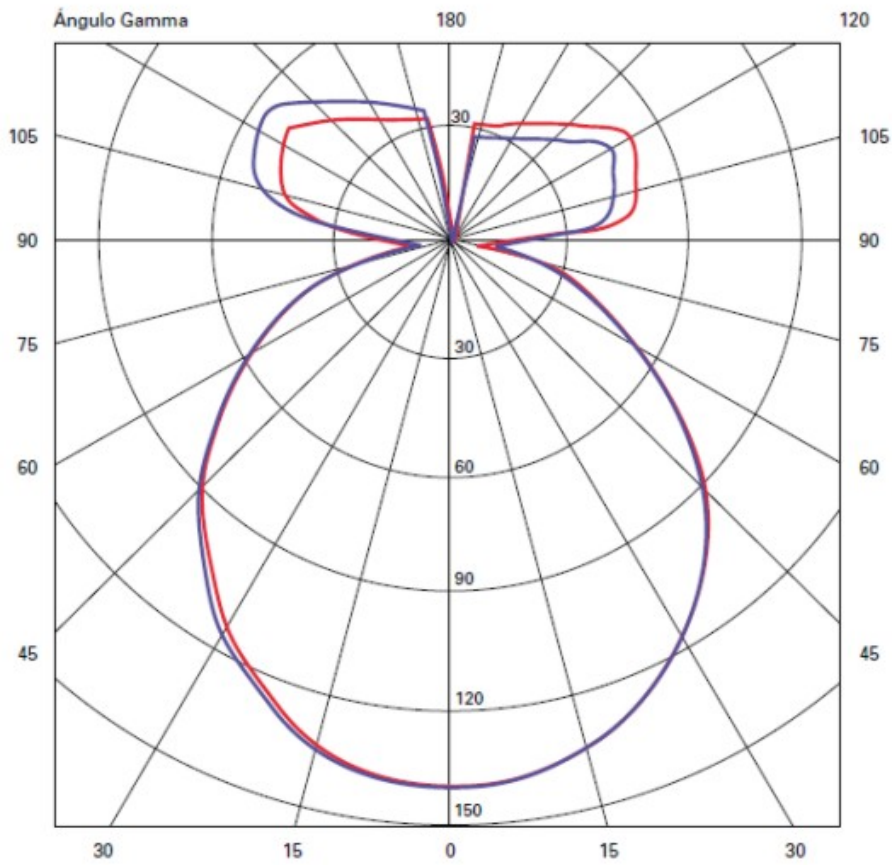

LINEA SURFACE

D92067

PROJECT	
TYPE	
NOTES	
QUANTITY	
DATE	

D