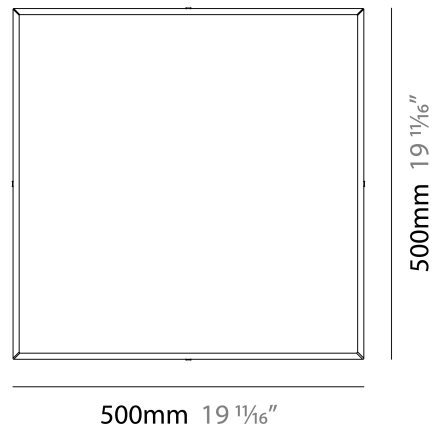

PROJECT	
TYPE	
NOTES	
QUANTITY	
DATE	

LINEA SURFACE

D92067

GENERAL

Series: Linea
Partner: Milan
Division: Design
Installation: Surface
Product Type: Ambient
Mounting Location: Ceiling

PHYSICAL

Shape: Rectangle
Length (mm): 500
Length (in): 19 3/4
Width (mm): 500
Width (in): 19 3/4
Height (mm): 89
Height (in): 3 1/2
Weight (kg): 4.5
Weight (lbs): 10
Diffuser: White Glass
Fixture Finish: SST
Fixture Material: Glass / Aluminum

ELECTRICAL

Number of Lamps: 1+1
Lamp Type: T5 Circline Fluorescent
Bulb Included: Bulb Not Included
Total Output Wattage (W): 62
Max. Wattage Per Lamp (W): 22W + 40W
Lamp Base: 2GX13
Dimming: Non-Dimmable
Input Voltage (V): 120
Lamp Voltage (V): 120

LED

OPTICAL

RATINGS AND CERTIFICATIONS

Certified By: CSA Certified to UL and CSA Standards
IP rating: IP20