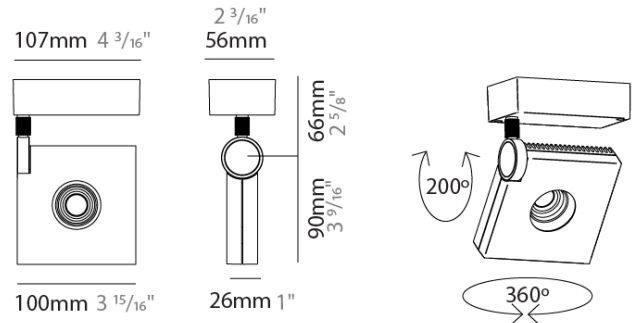

BRIDGE SINGLE SURFACE

D92110

PROJECT _____

TYPE _____

NOTES _____

QUANTITY _____

DATE _____

GENERAL

Series: Bridge
Subseries: Bridge Single
Brand: Milan
Division: Design
Mounting Type: Surface
Mounting Location: Ceiling
Subcategory: Spots

PHYSICAL

Shape: Rectangle
Length (mm): 107
Length (in): 4 ³/₁₆
Width (mm): 110
Width (in): 4 ⁵/₁₆
Extension (mm): 156
Extension (in): 6 ¹/₈
Light Distribution: Adjustable / Direct
Weight (kg): 1.4
Weight (lbs): 3
Fixture Finish: WHI
Fixture Material: Aluminum

ELECTRICAL

Input Wattage Range: 10 - 19 W
Lamp Type: LED
Total Output Wattage (W): 9.7
Dimming: Non-Dimming / Phase Dimming (120Vac only) / 0-10V Dimming
Driver Included: Yes
Driver Location: External
Driver Type: Constant Current - 120 / 277Vac
Driver Class: Class 2
Input Voltage (V): 120 - 277
Constant Current (mA): 350

LED

Number of LEDs: 1
Color Temperature (°K): 3000
Max. Delivered Lumen (lm): 1010
CRI: >80 CRI
Lamp Life (hrs): 50000

OPTICAL

Reflector: 50

RATINGS AND CERTIFICATIONS

Certified By: CSA Certified to UL and CSA Standards
IP rating: IP20