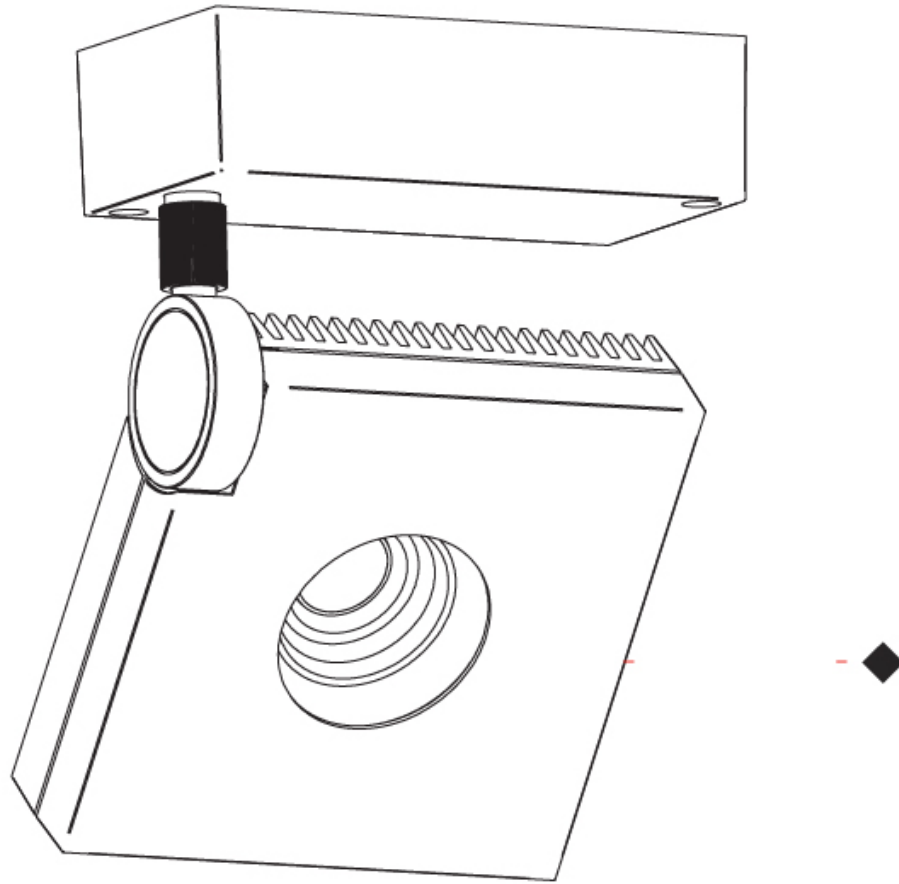

BRIDGE SINGLE SURFACE

D92110

PROJECT	_____
TYPE	_____
NOTES	_____
QUANTITY	_____
DATE	_____

D