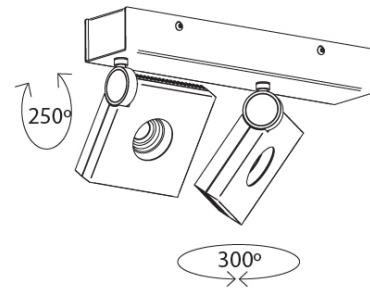

PROJECT	
TYPE	
NOTES	
QUANTITY	
DATE	

BRIDGE DOUBLE SURFACE

D92112

GENERAL

Series: Bridge
Subseries: Bridge Double
Brand: Milan
Division: Design
Mounting Type: Surface
Mounting Location: Ceiling
Subcategory: Spots

PHYSICAL

Shape: Rectangle
Length (mm): 280
Length (in): 11
Width (mm): 110
Width (in): 4 ⁵/₁₆
Extension (mm): 156
Extension (in): 6 ¹/₄
Light Distribution: Adjustable / Direct
Weight (kg): 3.62
Weight (lbs): 8
Fixture Finish: WHI
Fixture Material: Aluminum

ELECTRICAL

Input Wattage Range: 20 - 29 W
Number of Lamps: 2
Lamp Type: LED
Total Output Wattage (W): 20
Dimming: Tri-Mode (Non-Dimming and Phase Dimming (120Vac only) and 0-10V Dimming)
Driver Included: Yes
Driver Location: Integrated
Driver Type: Constant Current - Universal
Driver Class: Class 2
Input Voltage (V): 120 - 277
Constant Current (MA): 700

LED

Number of LEDs: 2
Color Temperature (°K): 3000
Max. Delivered Lumen (lm): 2020
CRI: >80 CRI
Lamp Life (hrs): 50000

OPTICAL

Reflector°: 50

RATINGS AND CERTIFICATIONS

Certified By: CSA Certified to UL and CSA Standards
IP rating: IP20