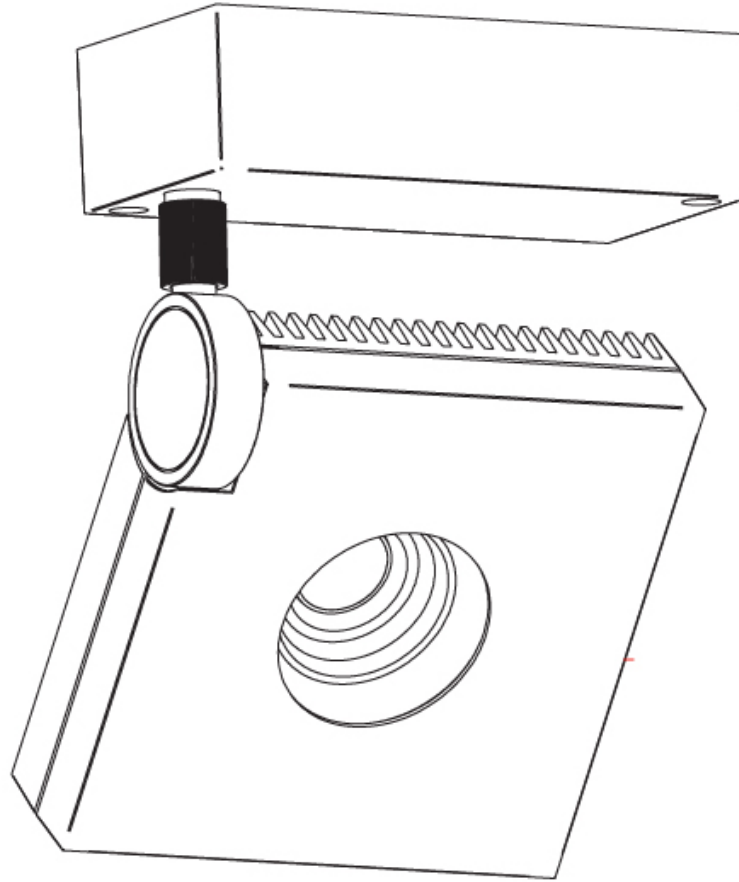

BRIDGE DOUBLE SURFACE

D92112

PROJECT _____

TYPE _____

NOTES _____

QUANTITY _____

DATE _____

D