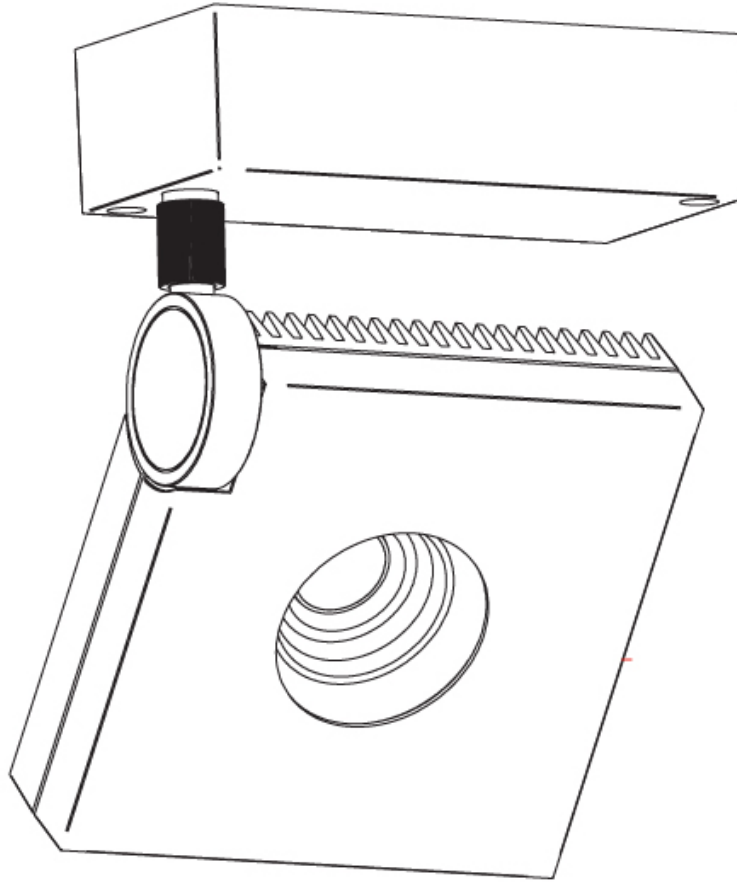

BRIDGE DOUBLE SURFACE

D92112

PROJECT _____

TYPE _____

NOTES _____

QUANTITY _____

DATE _____

D