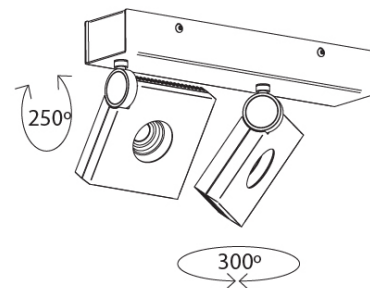

BRIDGE DOUBLE SURFACE

D92112

PROJECT	
TYPE	
NOTES	
QUANTITY	
DATE	

GENERAL

Series: Bridge
Subseries: Bridge Double
Partner: Milan
Division: Design
Installation: Surface
Product Type: Spots
Mounting Location: Ceiling
Light Distribution: Adjustable / Direct

PHYSICAL

Shape: Rectangle
Length (mm): 280
Length (in): 11
Width (mm): 110
Width (in): 4 3/16
Extension (mm): 156
Extension (in): 6 1/8
Weight (kg): 3.62
Weight (lbs): 8
Fixture Finish: WHI
Fixture Material: Aluminum

ELECTRICAL

Input Wattage Range: 20 - 29 W
Number of Lamps: 2
Lamp Type: LED
Total Output Wattage (W): 20
Dimming: Tri-Mode (Non-Dimming and Phase Dimming (120Vac only) and 0-10V Dimming)
Driver Included: Yes
Driver Location: Integrated
Driver Type: Constant Current - Universal
Driver Class: Class 2
Input Voltage (V): 120 - 277
Constant Current (mA): 700

LED

Number of LEDs: 2
Color Temperature (°K): 3000
Max. Delivered Lumen (lm): 2020
CRI: >80 CRI
Lamp Life (hrs): 50000

OPTICAL

Reflector: 50

RATINGS AND CERTIFICATIONS

Certified By: CSA Certified to UL and CSA Standards
IP rating: IP20