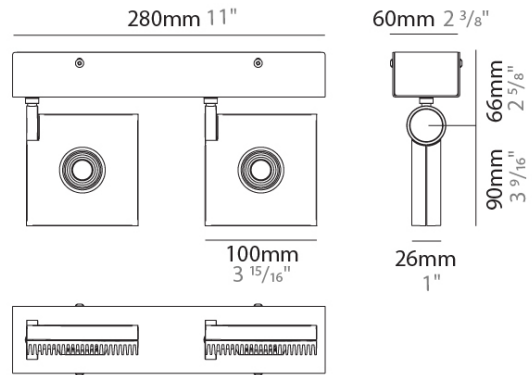

PROJECT	
TYPE	
NOTES	
QUANTITY	
DATE	

BRIDGE DOUBLE SURFACE

D92112

GENERAL

Series: Bridge
Subseries: Bridge Double
Brand: Milan
Division: Design
Mounting Type: Surface
Mounting Location: Ceiling
Subcategory: Spots

PHYSICAL

Shape: Rectangle
Length (mm): 280
Length (in): 11
Width (mm): 110
Width (in): 4 ⁵/₁₆
Extension (mm): 156
Extension (in): 6 ¹/₄
Light Distribution: Adjustable / Direct
Weight (kg): 3.62
Weight (lbs): 8
Fixture Finish: WHI
Fixture Material: Aluminum

ELECTRICAL

Input Wattage Range: 20 - 29 W
Number of Lamps: 2
Lamp Type: LED
Total Output Wattage (W): 20
Dimming: Tri-Mode (Non-Dimming and Phase Dimming (120Vac only) and 0-10V Dimming)
Driver Included: Yes
Driver Location: Integrated
Driver Type: Constant Current - Universal
Driver Class: Class 2
Input Voltage (V): 120 - 277
Constant Current (MA): 700

LED

Number of LEDs: 2
Color Temperature (°K): 3000
Max. Delivered Lumen (lm): 2020
CRI: >80 CRI
Lamp Life (hrs): 50000

OPTICAL

Reflector°: 50

RATINGS AND CERTIFICATIONS

Certified By: CSA Certified to UL and CSA Standards
IP rating: IP20