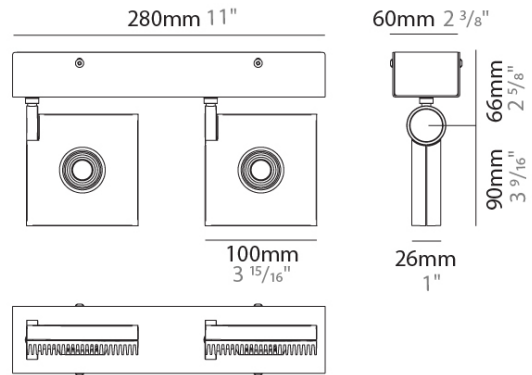

BRIDGE DOUBLE SURFACE

D92112

PROJECT	
TYPE	
NOTES	
QUANTITY	
DATE	

GENERAL

Series: Bridge
Subseries: Bridge Double
Partner: Milan
Division: Design
Installation: Surface
Product Type: Spots
Mounting Location: Ceiling
Light Distribution: Adjustable / Direct

PHYSICAL

Shape: Rectangle
Length (mm): 280
Length (in): 11
Width (mm): 110
Width (in): 4 3/16
Extension (mm): 156
Extension (in): 6 1/8
Weight (kg): 3.62
Weight (lbs): 8
Fixture Finish: WHI
Fixture Material: Aluminum

ELECTRICAL

Input Wattage Range: 20 - 29 W
Number of Lamps: 2
Lamp Type: LED
Total Output Wattage (W): 20
Dimming: Tri-Mode (Non-Dimming and Phase Dimming (120Vac only) and 0-10V Dimming)
Driver Included: Yes
Driver Location: Integrated
Driver Type: Constant Current - Universal
Driver Class: Class 2
Input Voltage (V): 120 - 277
Constant Current (mA): 700

LED

Number of LEDs: 2
Color Temperature (°K): 3000
Max. Delivered Lumen (lm): 2020
CRI: >80 CRI
Lamp Life (hrs): 50000

OPTICAL

Reflector: 50

RATINGS AND CERTIFICATIONS

Certified By: CSA Certified to UL and CSA Standards
IP rating: IP20