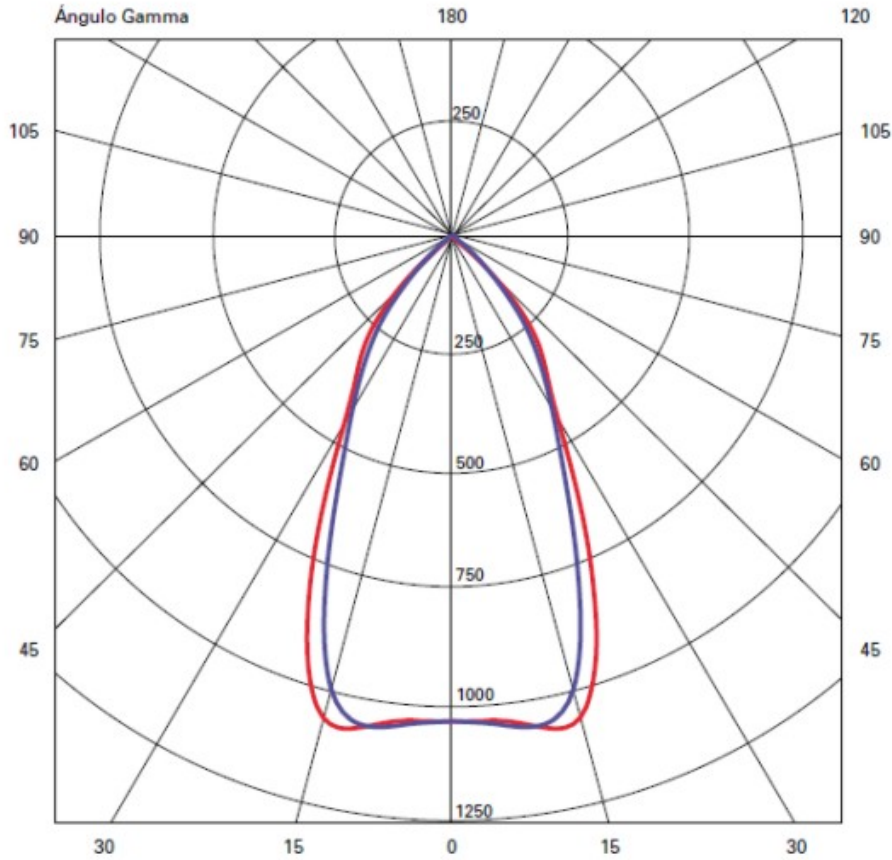

BRIDGE DOUBLE SURFACE

D92119

PROJECT	
TYPE	
NOTES	
QUANTITY	
DATE	

GENERAL

Series: Bridge
 Subseries: Bridge Double
 Brand: Milan
 Division: Design
 Mounting Type: Surface
 Mounting Location: Ceiling
 Subcategory: Spots

PHYSICAL

Shape: Rectangle
 Length (mm): 300
 Length (in): 11 ¹³/₁₆"
 Width (mm): 160
 Width (in): 6 ⁵/₁₆"
 Height (mm): 127
 Height (in): 5
 Light Distribution: Adjustable / Direct
 Weight (kg): 4.1
 Weight (lbs): 9
 Fixture Finish: WHI
 Fixture Material: Aluminum

BRIDGE DOUBLE SURFACE

D92119

PROJECT	
TYPE	
NOTES	
QUANTITY	
DATE	

D

BRIDGE DOUBLE SURFACE COLOR FINISH CHART

PROJECT

TYPE

NOTES