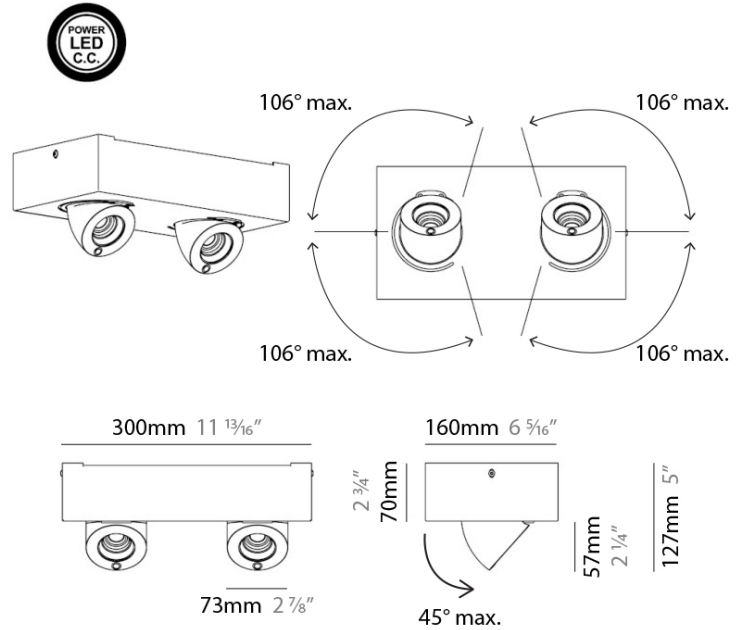

BRIDGE DOUBLE SURFACE

D92119

PROJECT	
TYPE	
NOTES	
QUANTITY	
DATE	

GENERAL

Series: Bridge
Subseries: Bridge Double
Brand: Milan
Division: Design
Mounting Type: Surface
Mounting Location: Ceiling
Subcategory: Spots

PHYSICAL

Shape: Rectangle
Length (mm): 300
Length (in): 11 ¹³/₁₆"
Width (mm): 160
Width (in): 6 ⁵/₁₆"
Height (mm): 127
Height (in): 5
Light Distribution: Adjustable / Direct
Weight (kg): 4.1
Weight (lbs): 9
Fixture Finish: WHI
Fixture Material: Aluminum

ELECTRICAL

Number of Lamps: 2
Lamp Type: LED
Total Output Wattage (W): 20
Max. Wattage Per Lamp (W): 10
Dimming: Non-Dimmable
Driver Included: Yes
Driver Location: Integrated
Driver Type: Constant Current
Driver Class: Class 2
Input Voltage (V): 120 - 277
Constant Current (MA): 700
Upon Request: Dimmable option available with remote driver upon request

LED

Number of LEDs: 2
Color Temperature (°K): 2700
Max. Delivered Lumen (lm): 2020
CRI: >80 CRI

OPTICAL

Reflector°: 50

RATINGS AND CERTIFICATIONS

Certified By: CSA Certified to UL and CSA Standards
IP rating: IP20