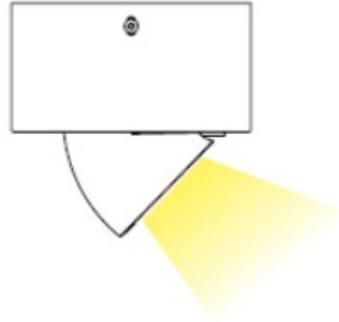

BRIDGE DOUBLE SURFACE

D92119

PROJECT	
TYPE	
NOTES	
QUANTITY	
DATE	

D