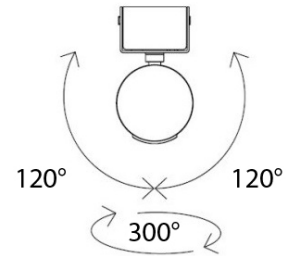

Series: Robotic
 Brand: Milan
 Division: Design
 Mounting Type: Surface
 Mounting Location: Ceiling
 Subcategory: Spots

PHYSICAL

Shape: Cylinder
 Length (mm): 90
 Length (in): 3 9/16
 Width (mm): 50
 Width (in): 1 15/16
 Height (mm): 90
 Height (in): 3 9/16
 Light Distribution: Adjustable / Direct
 Weight (kg): 1.8
 Weight (lbs): 4
 Fixture Finish: WHI
 Fixture Material: Metal

108mm 4 1/4"

J-Box cover plate
Included

90mm 3 9/16"

D92164

PROJECT	
TYPE	
NOTES	
QUANTITY	
DATE	

PROJECT

TYPE

NOTES