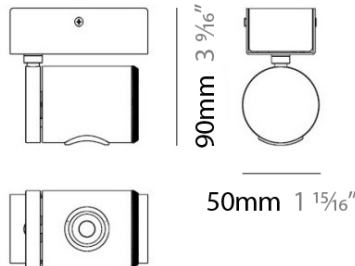

Series: Robotic
 Brand: Milan
 Division: Design
 Mounting Type: Surface
 Mounting Location: Ceiling
 Subcategory: Spots

PHYSICAL

Shape: Cylinder
 Length (mm): 90
 Length (in): 3 9/16
 Width (mm): 50
 Width (in): 1 15/16
 Height (mm): 90
 Height (in): 3 9/16
 Light Distribution: Adjustable / Direct
 Weight (kg): 1.8
 Weight (lbs): 4
 Fixture Finish: WHI
 Fixture Material: Metal

LED

Number of LEDs: 1
 Color Temperature (°K): 2700
 Max. Delivered Lumen (lm): 431.51
 Nominal Lumen (lm): 600
 CRI: >80 CRI

OPTICAL

RATINGS AND CERTIFICATIONS

Certified By: CSA Certified to UL and CSA Standards
 IP rating: IP20

108mm 4 1/4"

J-Box cover plate
Included

90mm 3 9/16"

D92164

PROJECT	
TYPE	
NOTES	
QUANTITY	
DATE	

PROJECT

TYPE

NOTES