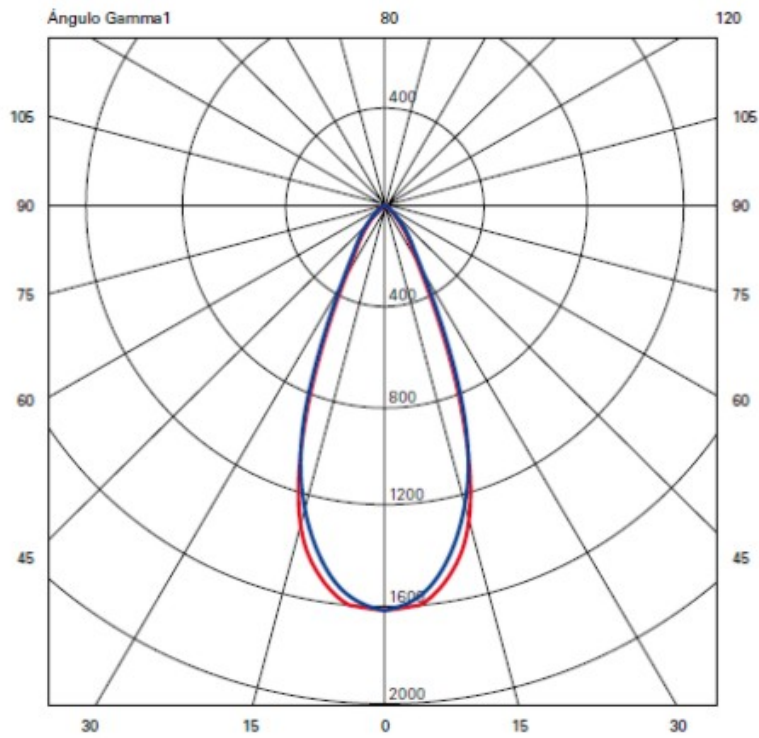

108mm 4 1/4"

J-Box cover plate
Included

90mm 3 9/16"

D92164

PROJECT	
TYPE	
NOTES	
QUANTITY	
DATE	

PROJECT

TYPE

NOTES