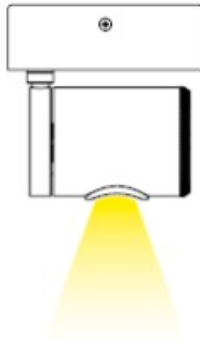

Series: Robotic
 Brand: Milan
 Division: Design
 Mounting Type: Surface
 Mounting Location: Ceiling
 Subcategory: Spots

PHYSICAL

Shape: Cylinder
 Length (mm): 90
 Length (in): 3 9/16
 Width (mm): 50
 Width (in): 1 15/16
 Height (mm): 90
 Height (in): 3 9/16
 Light Distribution: Adjustable / Direct
 Weight (kg): 1.8
 Weight (lbs): 4
 Fixture Finish: WHI
 Fixture Material: Metal

108mm 4 1/4"

J-Box cover plate
Included

90mm 3 9/16"

D92164

PROJECT	
TYPE	
NOTES	
QUANTITY	
DATE	

PROJECT

TYPE

NOTES