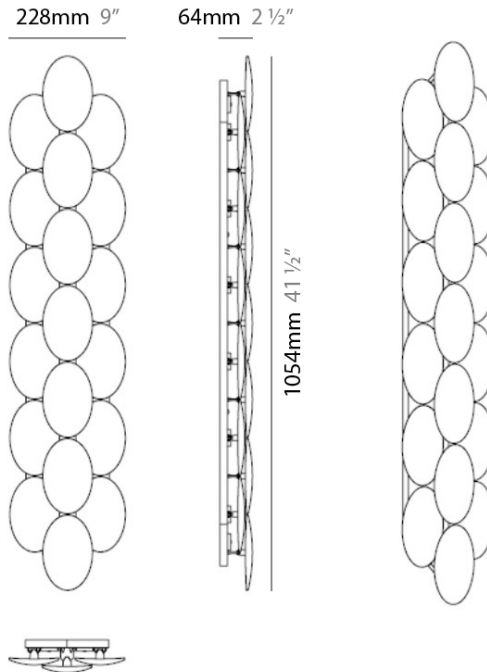

OBOLO SURFACE

D92175

PROJECT _____

TYPE _____

NOTES _____

QUANTITY _____

DATE _____

GENERAL

Series: Obolo _____
Partner: Milan _____
Division: Design _____
Installation: Surface _____
Product Type: Wall Effect _____
Mounting Location: Wall _____
Light Distribution: Indirect _____

PHYSICAL

Shape: Rectangle _____
Length (mm): 1054 _____
Length (in): 41 ½ _____
Width (mm): 228 _____
Width (in): 9.0 _____
Height (mm): 1054 _____
Height (in): 2 ½ _____
Extension (mm): 64 _____
Extension (in): 2 ½ _____
Weight (lbs): 18 _____
Diffuser: Frosted White Glass _____
Fixture Finish: WHI _____
Fixture Material: Glass / Aluminum _____

ELECTRICAL

Number of Lamps: 14 _____
Lamp Type: LED _____
Total Output Wattage (W): 56 _____
Max. Wattage Per Lamp (W): 4 _____
Dimming: Electronic Low Voltage Dimming _____
Driver Included: No _____
Input Voltage (V): 120Vac Direct Line _____
Lamp Voltage (V): 120 _____

LED

Number of LEDs: 14 _____
Color Temperature (°K): 2700 / 2900 _____
Max. Delivered Lumen (lm): 4200 _____
Nominal Lumen (lm): 14x300 _____
CRI: >80 CRI _____

OPTICAL

RATINGS AND CERTIFICATIONS

Certified By: CSA Certified to UL and CSA Standards _____
IP rating: IP20 _____