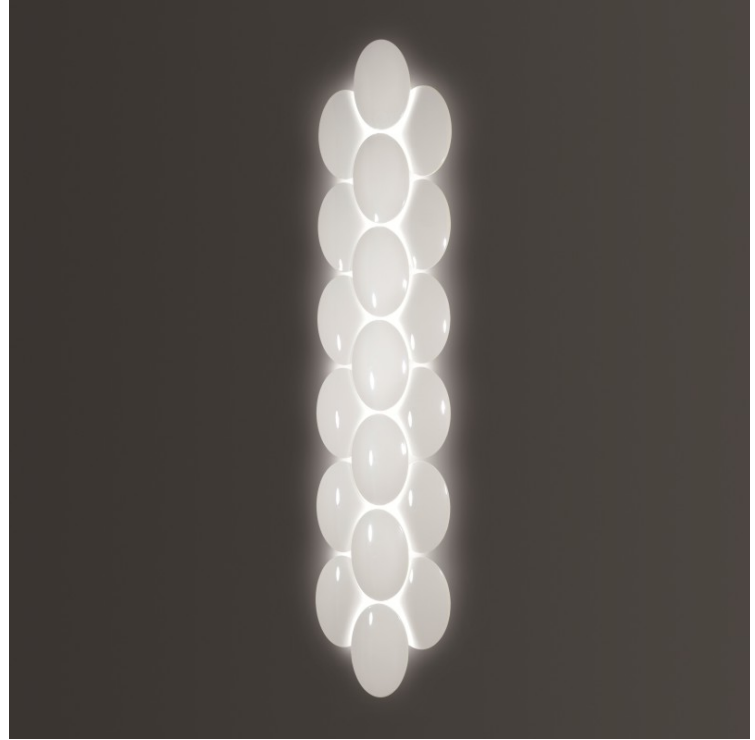

OBOLO SURFACE

D92175

PROJECT _____

TYPE _____

NOTES _____

QUANTITY _____

DATE _____

GENERAL

Series: Obolo _____
Partner: Milan _____
Division: Design _____
Installation: Surface _____
Product Type: Wall Effect _____
Mounting Location: Wall _____
Light Distribution: Indirect _____

PHYSICAL

Shape: Rectangle _____
Length (mm): 1054 _____
Length (in): 41 ½ _____
Width (mm): 228 _____
Width (in): 9.0 _____
Height (mm): 1054 _____
Height (in): 2 ½ _____
Extension (mm): 64 _____
Extension (in): 2 ½ _____
Weight (lbs): 18 _____
Diffuser: Frosted White Glass _____
Fixture Finish: WHI _____
Fixture Material: Glass / Aluminum _____

ELECTRICAL

Number of Lamps: 14 _____
Lamp Type: LED _____
Total Output Wattage (W): 56 _____
Max. Wattage Per Lamp (W): 4 _____
Dimming: Electronic Low Voltage Dimming _____
Driver Included: No _____
Input Voltage (V): 120Vac Direct Line _____
Lamp Voltage (V): 120 _____

LED

Number of LEDs: 14 _____
Color Temperature (°K): 2700 / 2900 _____
Max. Delivered Lumen (lm): 4200 _____
Nominal Lumen (lm): 14x300 _____
CRI: >80 CRI _____

OPTICAL

RATINGS AND CERTIFICATIONS

Certified By: CSA Certified to UL and CSA Standards _____
IP rating: IP20 _____