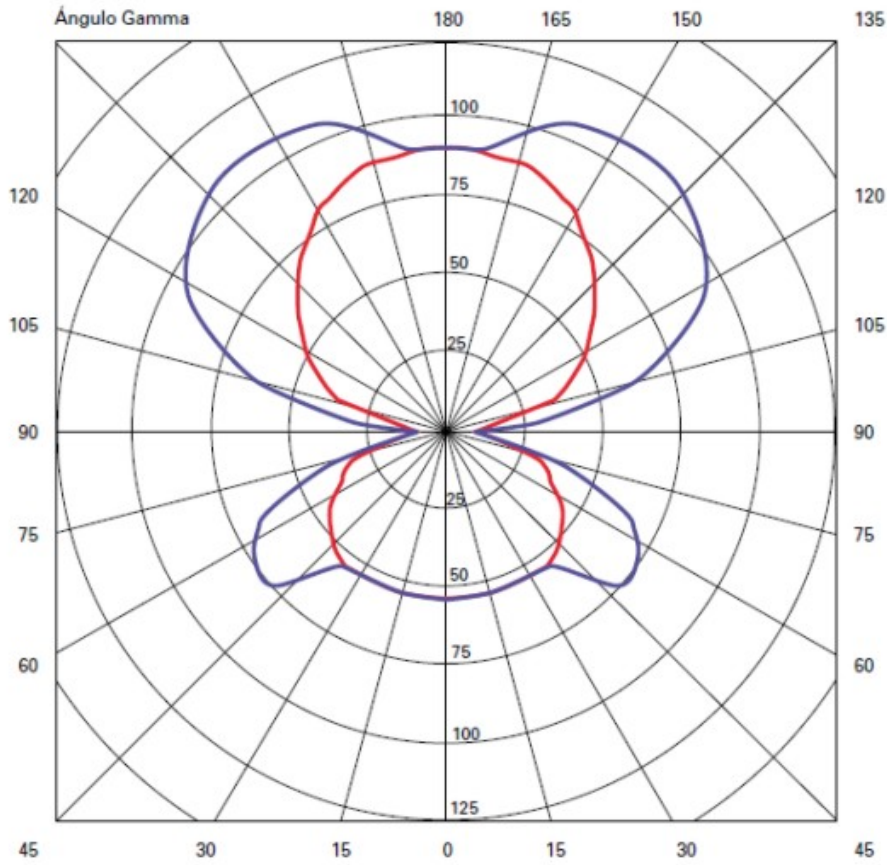

D93014

PROJECT	
TYPE	
NOTES	
QUANTITY	
DATE	

D