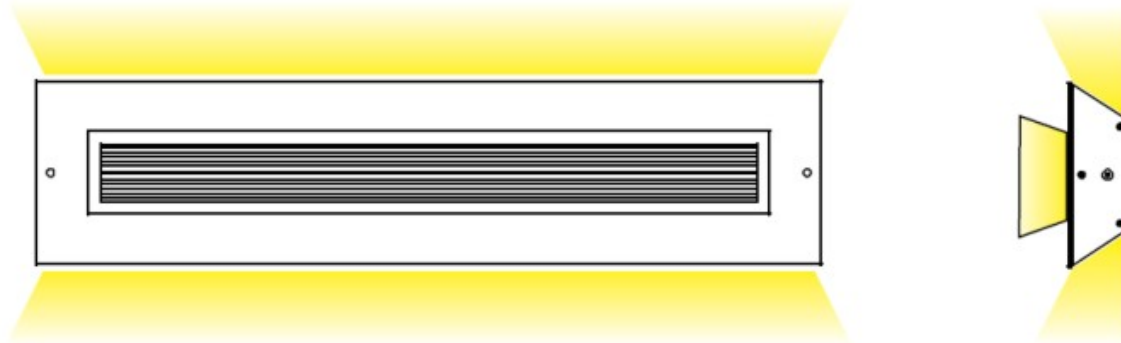

D93014

PROJECT	
TYPE	
NOTES	
QUANTITY	
DATE	

D