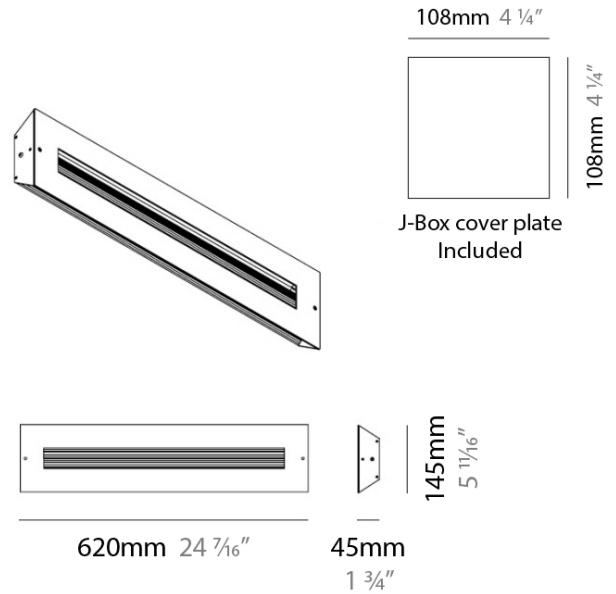

D93014

PROJECT	
TYPE	
NOTES	
QUANTITY	
DATE	

GENERAL

Series: Finestra
Brand: Milan
Division: Design
Mounting Type: Surface
Mounting Location: Wall
Subcategory: Ambient

PHYSICAL

Shape: Rectangle
Length (mm): 620
Length (in): 24 7/16
Height (mm): 145
Height (in): 5 11/16
Extension (mm): 45
Extension (in): 1 3/4
Light Distribution: Direct / Indirect
Weight (kg): 2.04
Weight (lbs): 4.5
Diffuser: White Opal Glass
Fixture Finish: SST
Fixture Material: Metal

ELECTRICAL

Number of Lamps: 2
Lamp Type: T5 Fluorescent
Bulb Included: Bulb Not Included
Total Output Wattage (W): 48
Max. Wattage Per Lamp (W): 24
Lamp Base: G5 Bi-pin
Dimming: Non-Dimmable
Input Voltage (V): 120
Lamp Voltage (V): 120

LED

OPTICAL

RATINGS AND CERTIFICATIONS

Certified By: CSA Certified to UL and CSA Standards
IP rating: IP20