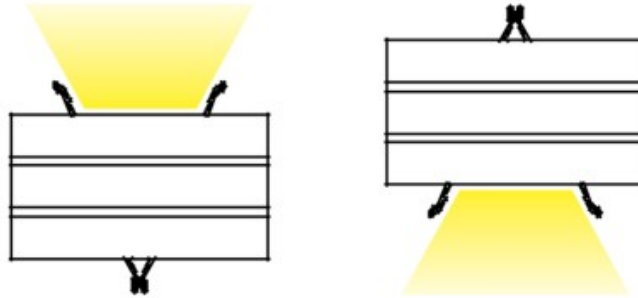

PARALLEL SURFACE

D93025

PROJECT	
TYPE	
NOTES	
QUANTITY	
DATE	

D