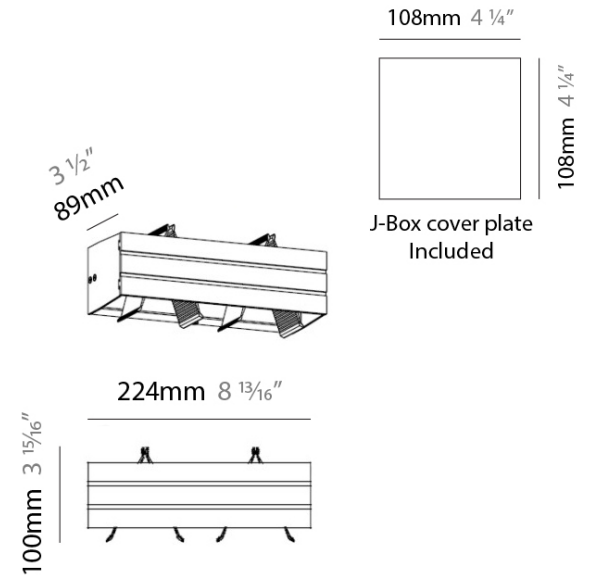

PARALLEL SURFACE

D93026

PROJECT _____

TYPE _____

NOTES _____

QUANTITY _____

DATE _____

GENERAL

Series: Paral.Lel _____
Brand: Milan _____
Division: Design _____
Mounting Type: Surface _____
Mounting Location: Wall _____
Subcategory: Wall Effect _____

PHYSICAL

Shape: Rectangle _____
Length (mm): 224 _____
Length (in): 8 ¹³/₁₆ _____
Height (mm): 100 _____
Height (in): 3 ¹⁵/₁₆ _____
Extension (mm): 89 _____
Extension (in): 3 ¹/₂ _____
Weight (kg): 1.23 _____
Weight (lbs): 2.7 _____
Fixture Material: Metal _____

ELECTRICAL

Number of Lamps: 2 _____
Lamp Type: LED Retrofit _____
Lamp Shape: T4 _____
Bulb Included: Bulb Not Included _____
Total Output Wattage (W): 3 _____
Max. Wattage Per Lamp (W): 3 _____
Lamp Base: G9 _____
Input Voltage (V): 120 _____

LED

OPTICAL

RATINGS AND CERTIFICATIONS

Certified By: CSA Certified to UL and CSA Standards _____
IP rating: IP20 _____