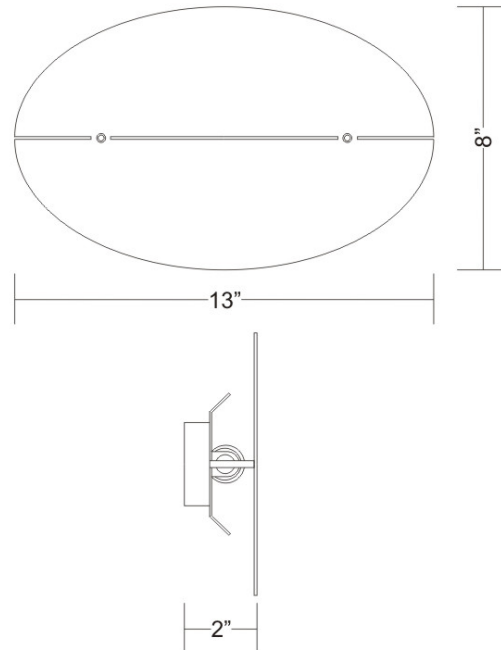

OVAL SURFACE

D93028

GENERAL

Series: Oval _____
Partner: Milan _____
Division: Design _____
Installation: Surface _____
Product Type: Ambient _____
Mounting Location: Wall _____

PHYSICAL

Shape: Oval _____
Length (mm): 330 _____
Length (in): 13 _____
Height (mm): 293 _____
Height (in): 8 _____
Extension (mm): 51 _____
Extension (in): 2 _____
Weight (kg): 2.3 _____
Weight (lbs): 5 _____
Fixture Material: Metal _____

ELECTRICAL

Number of Lamps: 1 _____
Lamp Type: LED Retrofit / Halogen _____
Lamp Shape: T3 _____
Bulb Included: Bulb Not Included _____
Total Output Wattage (W): 23 / 100 _____
Max. Wattage Per Lamp (W): 23 / 100 _____
Lamp Base: RSC _____
Input Voltage (V): 120 _____

LED

OPTICAL

RATINGS AND CERTIFICATIONS

Certified By: CSA Certified to UL and CSA Standards _____
IP rating: IP20 _____