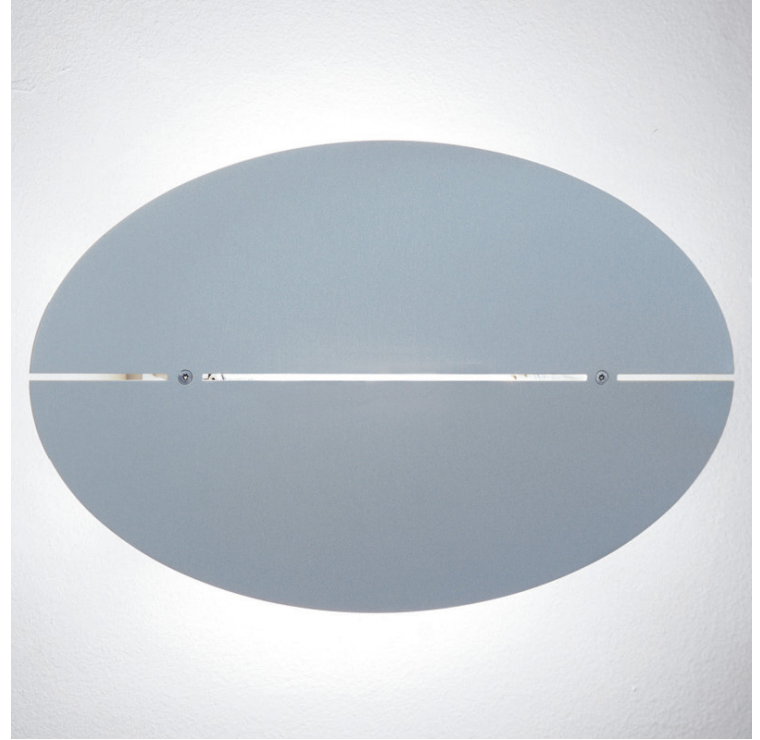

OVAL SURFACE

D93028

GENERAL

Series: Oval _____
Partner: Milan _____
Division: Design _____
Installation: Surface _____
Product Type: Ambient _____
Mounting Location: Wall _____

PHYSICAL

Shape: Oval _____
Length (mm): 330 _____
Length (in): 13 _____
Height (mm): 293 _____
Height (in): 8 _____
Extension (mm): 51 _____
Extension (in): 2 _____
Weight (kg): 2.3 _____
Weight (lbs): 5 _____
Fixture Material: Metal _____

ELECTRICAL

Number of Lamps: 1 _____
Lamp Type: LED Retrofit / Halogen _____
Lamp Shape: T3 _____
Bulb Included: Bulb Not Included _____
Total Output Wattage (W): 23 / 100 _____
Max. Wattage Per Lamp (W): 23 / 100 _____
Lamp Base: RSC _____
Input Voltage (V): 120 _____

LED

OPTICAL

RATINGS AND CERTIFICATIONS

Certified By: CSA Certified to UL and CSA Standards _____
IP rating: IP20 _____