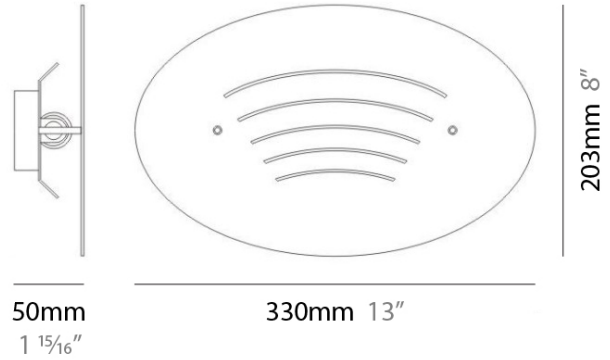

OVAL SURFACE

D93029

GENERAL

Series: Oval _____
Brand: Milan _____
Division: Design _____
Mounting Type: Surface _____
Mounting Location: Wall _____
Subcategory: Ambient _____

PHYSICAL

Shape: Oval _____
Length (mm): 330 _____
Length (in): 13.0 _____
Height (mm): 203 _____
Height (in): 8.0 _____
Extension (mm): 50 _____
Extension (in): 2.0 _____
Weight (kg): 0.899 _____
Weight (lbs): 1.98 _____
Fixture Finish: SST _____
Fixture Material: Metal _____

ELECTRICAL

Number of Lamps: 1 _____
Lamp Type: LED Retrofit / Halogen _____
Lamp Shape: T3 _____
Bulb Included: Bulb Not Included _____
Total Output Wattage (W): 18 / 70 _____
Max. Wattage Per Lamp (W): 18 / 70 _____
Lamp Base: RSC _____
Input Voltage (V): 120 _____

LED

OPTICAL

RATINGS AND CERTIFICATIONS

Certified By: CSA Certified to UL and CSA Standards _____
IP rating: IP20 _____