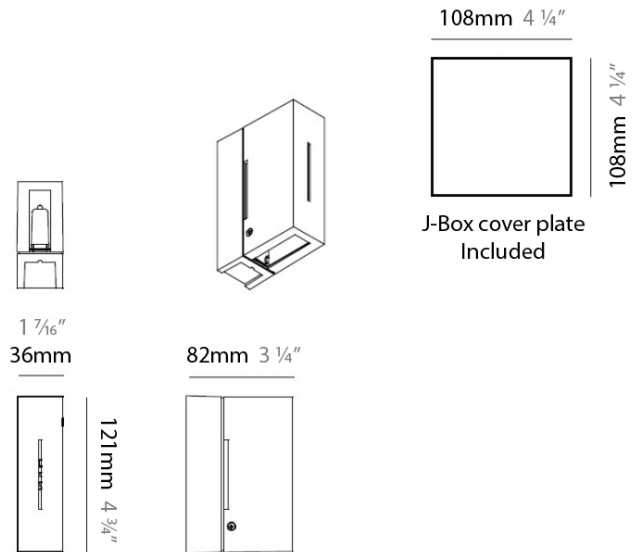

BLOC SURFACE

D93045

PROJECT _____

TYPE _____

NOTES _____

QUANTITY _____

DATE _____

GENERAL

Series: Bloc _____
Brand: Milan _____
Division: Design _____
Mounting Type: Surface _____
Mounting Location: Wall _____
Subcategory: Ambient _____

PHYSICAL

Shape: Rectangle _____
Length (mm): 110 _____
Length (in): 4 ⁵/₁₆ _____
Height (mm): 121 _____
Height (in): 4 ³/₄ _____
Extension (mm): 96 _____
Extension (in): 3 ³/₄ _____
Light Distribution: Indirect _____
Weight (kg): 0.5 _____
Weight (lbs): 1 _____
Fixture Material: Metal _____

ELECTRICAL

Number of Lamps: 1 _____
Lamp Type: LED Retrofit _____
Lamp Shape: T4 _____
Bulb Included: Bulb Not Included _____
Total Output Wattage (W): 3 _____
Max. Wattage Per Lamp (W): 3 _____
Lamp Base: G9 _____
Input Voltage (V): 120 _____

LED

OPTICAL

RATINGS AND CERTIFICATIONS

Certified By: CSA Certified to UL and CSA Standards _____
IP rating: IP20 _____