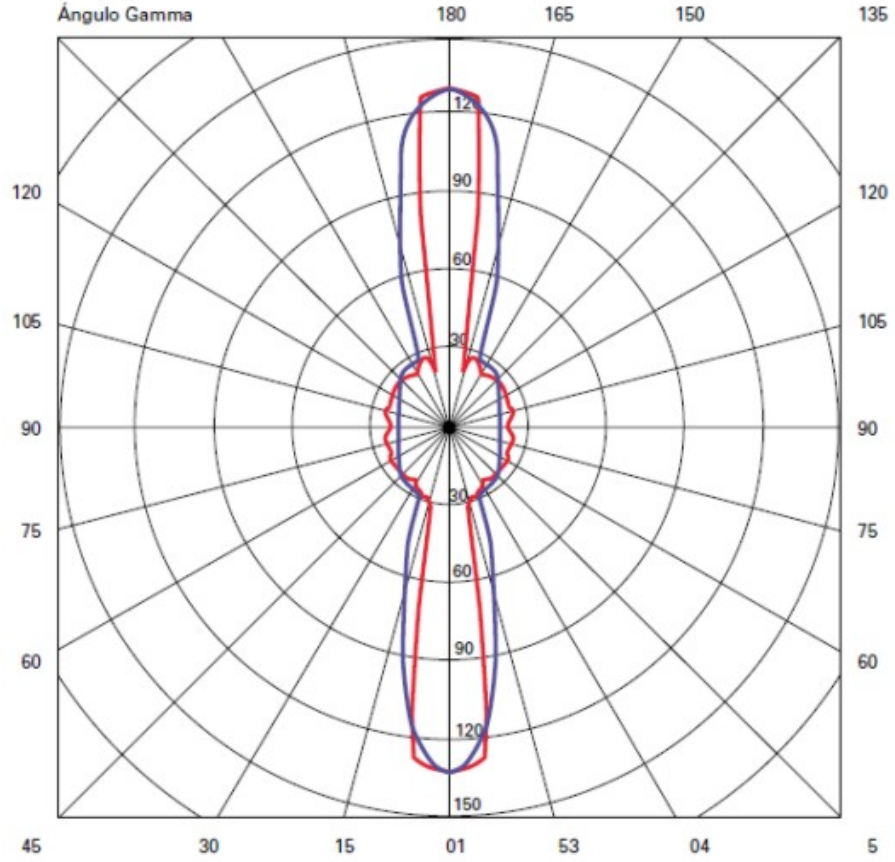

BLOC SURFACE

D93045

PROJECT	_____
TYPE	_____
NOTES	_____
QUANTITY	_____
DATE	_____

D