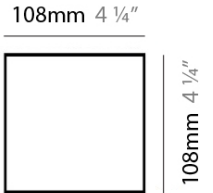

BLOC SURFACE

D93048

PROJECT	
TYPE	
NOTES	
QUANTITY	
DATE	

GENERAL

Series: Bloc
Partner: Milan
Division: Design
Installation: Surface
Product Type: Ambient
Mounting Location: Wall

PHYSICAL

Shape: Rectangle
Length (mm): 375
Length (in): 14 3/4
Height (mm): 110
Height (in): 4 3/16
Extension (mm): 96
Extension (in): 3 3/4
Weight (kg): 1.23
Weight (lbs): 2.7
Fixture Material: Metal

ELECTRICAL

Number of Lamps: 3
Lamp Type: LED Retrofit
Lamp Shape: T4
Bulb Included: Bulb Not Included
Total Output Wattage (W): 9
Max. Wattage Per Lamp (W): 3
Lamp Base: G9
Input Voltage (V): 120

LED

OPTICAL

RATINGS AND CERTIFICATIONS

Certified By: CSA Certified to UL and CSA Standards
IP rating: IP20

J-Box cover plate Included