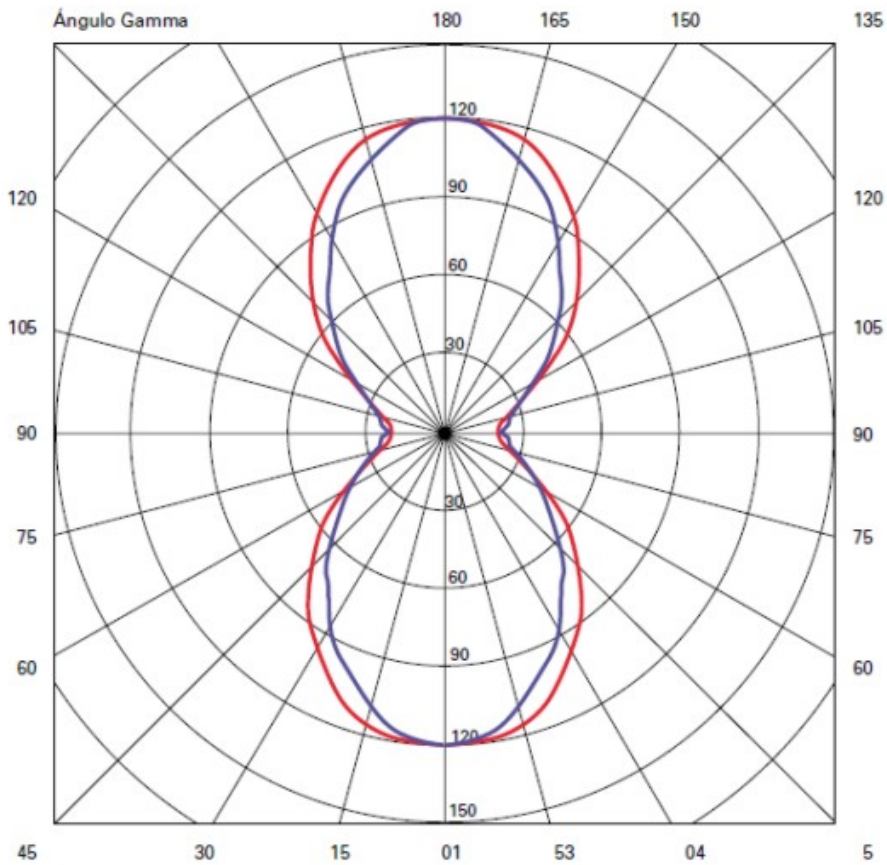

BLOC SURFACE

D93048

PROJECT	
TYPE	
NOTES	
QUANTITY	
DATE	

D