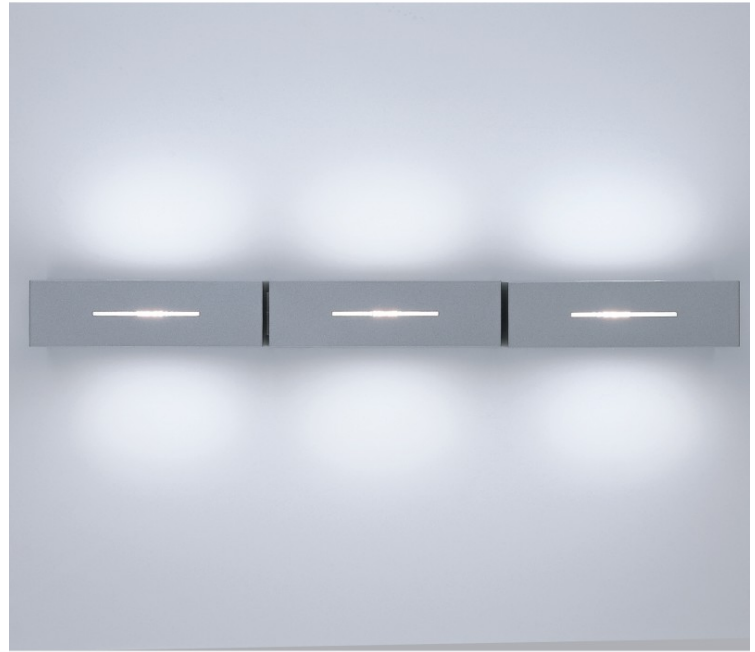

BLOC SURFACE

D93048

PROJECT	
TYPE	
NOTES	
QUANTITY	
DATE	

GENERAL

Series: Bloc
Partner: Milan
Division: Design
Installation: Surface
Product Type: Ambient
Mounting Location: Wall

PHYSICAL

Shape: Rectangle
Length (mm): 375
Length (in): 14 3/4
Height (mm): 110
Height (in): 4 3/16
Extension (mm): 96
Extension (in): 3 3/4
Weight (kg): 1.23
Weight (lbs): 2.7
Fixture Material: Metal

ELECTRICAL

Number of Lamps: 3
Lamp Type: LED Retrofit
Lamp Shape: T4
Bulb Included: Bulb Not Included
Total Output Wattage (W): 9
Max. Wattage Per Lamp (W): 3
Lamp Base: G9
Input Voltage (V): 120

LED

OPTICAL

RATINGS AND CERTIFICATIONS

Certified By: CSA Certified to UL and CSA Standards
IP rating: IP20

365mm 14 3/8"

36mm 1 7/16"

82mm 3 1/4"