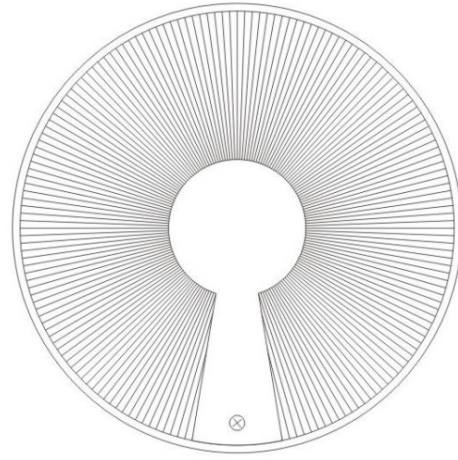

SOL SURFACE

D93049

GENERAL

Series: Sol _____
Partner: Milan _____
Division: Design _____
Installation: Surface _____
Product Type: Ambient _____
Mounting Location: Wall _____
Light Distribution: Indirect _____

PHYSICAL

Shape: Disc _____
Diameter (mm): 203 _____
Diameter (in): 8 _____
Height (mm): 203 _____
Height (in): 8 _____
Extension (mm): 25 _____
Extension (in): 1 _____
Weight (kg): 0.82 _____
Weight (lbs): 1.8 _____
Fixture Material: Metal _____

ELECTRICAL

Number of Lamps: 1 _____
Lamp Type: LED Retrofit _____
Lamp Shape: T4 _____
Bulb Included: Bulb Not Included _____
Total Output Wattage (W): 3 _____
Max. Wattage Per Lamp (W): 3 _____
Lamp Base: G9 _____
Input Voltage (V): 120 _____

LED

OPTICAL

RATINGS AND CERTIFICATIONS

Certified By: CSA Certified to UL and CSA Standards _____
IP rating: IP20 _____

Ø200mm 7 7/8"

25mm 1"