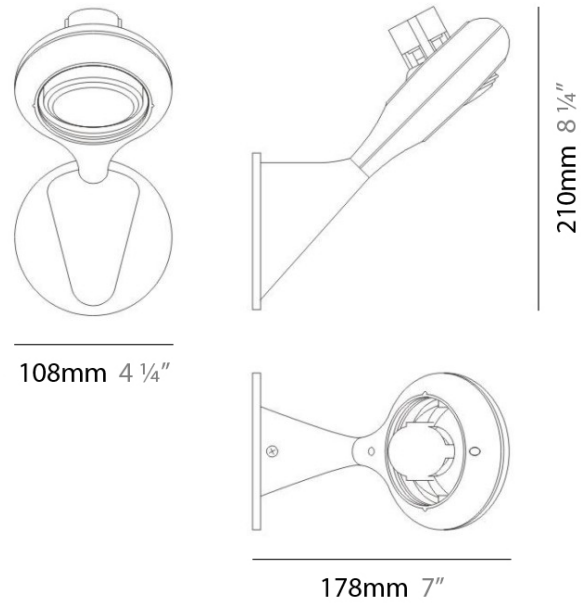

D93052

PROJECT _____

TYPE _____

NOTES _____

QUANTITY _____

DATE _____

GENERAL

Series: Space _____
Brand: Milan _____
Division: Design _____
Mounting Type: Surface _____
Mounting Location: Wall _____
Subcategory: Downlight _____

PHYSICAL

Shape: Oblong _____
Diameter (mm): 108 _____
Diameter (in): 4 ¼ _____
Height (mm): 178 _____
Height (in): 7 _____
Extension (mm): 178 _____
Extension (in): 7 _____
Light Distribution: Direct _____
Weight (kg): 1.4 _____
Weight (lbs): 3 _____
Diffuser: Glass - Sold Separately _____
Fixture Finish: Metallic Gray _____
Fixture Material: Glass / Aluminum _____

ELECTRICAL

Number of Lamps: 1 _____
Lamp Type: LED Retrofit _____
Lamp Shape: MR20 _____
Bulb Included: Bulb Not Included _____
Total Output Wattage (W): 8 _____
Max. Wattage Per Lamp (W): 8 _____
Lamp Base: GU10 _____
Input Voltage (V): 120 _____

LED

OPTICAL

RATINGS AND CERTIFICATIONS

Certified By: CSA Certified to UL and CSA Standards _____
IP rating: IP20 _____