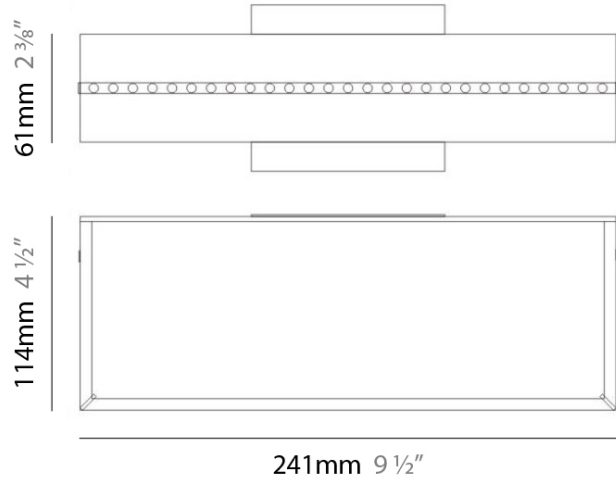

LINEA SURFACE

D93068

GENERAL

Series: Linea _____
Brand: Milan _____
Division: Design _____
Mounting Type: Surface _____
Mounting Location: Wall _____
Subcategory: Ambient _____

PHYSICAL

Shape: Rectangle _____
Length (mm): 241 _____
Length (in): 9 ½ _____
Width (in): 9 ½ _____
Height (mm): 61 _____
Height (in): 2 ¾ _____
Extension (mm): 114 _____
Extension (in): 4 ½ _____
Light Distribution: Direct / Indirect _____
Weight (kg): 2.27 _____
Weight (lbs): 5 _____
Diffuser: White Glass _____
Fixture Finish: BLK _____
Fixture Material: Glass / Aluminum _____

ELECTRICAL

Number of Lamps: 1 _____
Lamp Type: LED Retrofit / Halogen _____
Lamp Shape: T3 _____
Bulb Included: Bulb Not Included _____
Total Output Wattage (W): 23 / 150 _____
Max. Wattage Per Lamp (W): 23 / 150 _____
Lamp Base: RSC _____
Input Voltage (V): 120 _____

LED

OPTICAL

RATINGS AND CERTIFICATIONS

Certified By: CSA Certified to UL and CSA Standards _____
IP rating: IP20 _____