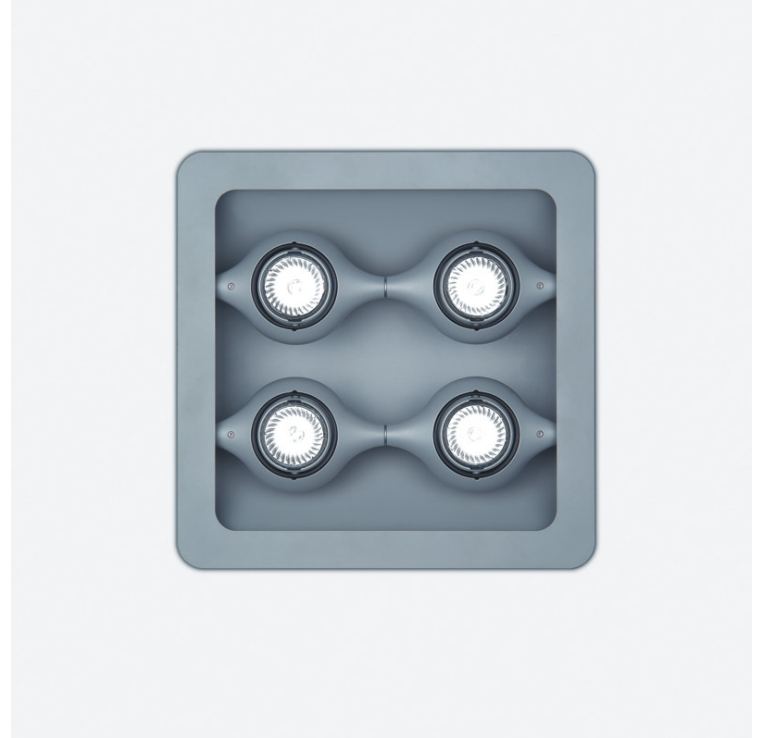

SPACE RECESSED

D96006

PROJECT _____

TYPE _____

NOTES _____

QUANTITY _____

DATE _____

GENERAL

Series: Space
Brand: Milan
Division: Design
Mounting Type: Recessed
Mounting Location: Ceiling
Subcategory: Downlight

PHYSICAL

Shape: Square
Length (mm): 387
Length (in): 15 1/4
Width (mm): 387
Width (in): 15 1/4
Height (mm): 89
Height (in): 3 1/2
Light Distribution: Direct
Weight (kg): 3.2
Weight (lbs): 7
Diffuser: Glass - Sold Separately
Fixture Finish: Metallic Gray
Fixture Material: Metal

ELECTRICAL

Number of Lamps: 4
Lamp Type: LED Retrofit
Lamp Shape: MR16
Bulb Included: Bulb Not Included
Total Output Wattage (W): 20
Max. Wattage Per Lamp (W): 5
Lamp Base: GU10
Housing: Non - IC rated remodel housing is for use in non - insulated areas or where insulation is at least 3
Input Voltage (V): 120

LED

OPTICAL

RATINGS AND CERTIFICATIONS

Certified By: CSA Certified to UL and CSA Standards
IP rating: IP20