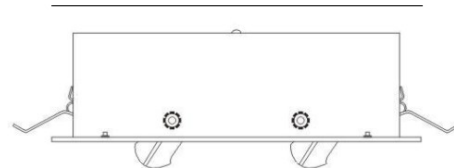

Series: Space
Brand: Milan
Division: Design
Mounting Type: Recessed
Mounting Location: Ceiling
Subcategory: Downlight

PHYSICAL

Shape: Square
Length (mm): 387
Length (in): 15 1/4
Width (mm): 387
Width (in): 15 1/4
Height (mm): 89
Height (in): 3 1/2
Light Distribution: Direct
Weight (kg): 3.2
Weight (lbs): 7
Diffuser: Glass - Sold Separately
Fixture Finish: Metallic Gray
Fixture Material: Metal

LED

OPTICAL

RATINGS AND CERTIFICATIONS

Certified By: CSA Certified to UL and CSA Standards
IP rating: IP20

387mm 15 1/4"

387mm 15 1/4"

108mm 4 1/4"

SPACE RECESSED COLOR FINISH CHART