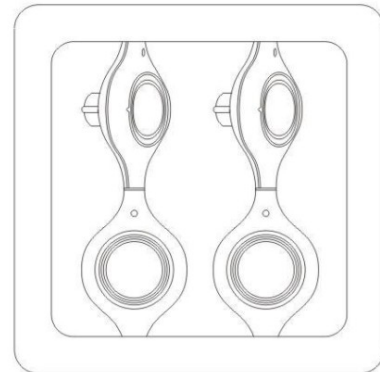

Series: Space
Brand: Milan
Division: Design
Mounting Type: Recessed
Mounting Location: Ceiling
Subcategory: Downlight

PHYSICAL

Shape: Square
Length (mm): 387
Length (in): 15 1/4
Width (mm): 387
Width (in): 15 1/4
Height (mm): 89
Height (in): 3 1/2
Light Distribution: Direct
Weight (kg): 3.2
Weight (lbs): 7
Diffuser: Glass - Sold Separately
Fixture Finish: Metallic Gray
Fixture Material: Metal

LED

OPTICAL

RATINGS AND CERTIFICATIONS

Certified By: CSA Certified to UL and CSA Standards
IP rating: IP20

387mm 15 1/4"

387mm 15 1/4"

108mm 4 1/4"

SPACE RECESSED COLOR FINISH CHART