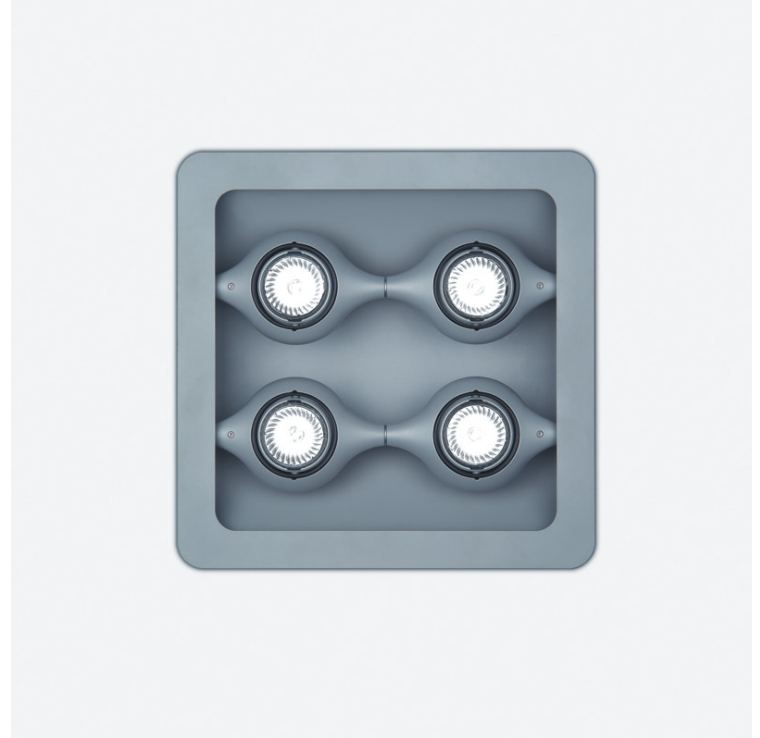

SPACE RECESSED

D96006

PROJECT _____

TYPE _____

NOTES _____

QUANTITY _____

DATE _____

GENERAL

Series: Space
Brand: Milan
Division: Design
Mounting Type: Recessed
Mounting Location: Ceiling
Subcategory: Downlight

PHYSICAL

Shape: Square
Length (mm): 387
Length (in): 15 1/4
Width (mm): 387
Width (in): 15 1/4
Height (mm): 89
Height (in): 3 1/2
Light Distribution: Direct
Weight (kg): 3.2
Weight (lbs): 7
Diffuser: Glass - Sold Separately
Fixture Finish: Metallic Gray
Fixture Material: Metal

ELECTRICAL

Number of Lamps: 4
Lamp Type: LED Retrofit
Lamp Shape: MR16
Bulb Included: Bulb Not Included
Total Output Wattage (W): 20
Max. Wattage Per Lamp (W): 5
Lamp Base: GU10
Housing: Non - IC rated remodel housing is for use in non - insulated areas or where insulation is at least 3
Input Voltage (V): 120

LED

OPTICAL

RATINGS AND CERTIFICATIONS

Certified By: CSA Certified to UL and CSA Standards
IP rating: IP20