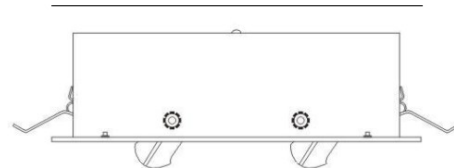

Series: Space
 Brand: Milan
 Division: Design
 Mounting Type: Recessed
 Mounting Location: Ceiling
 Subcategory: Downlight

PHYSICAL

Shape: Square
 Length (mm): 387
 Length (in): 15 1/4
 Width (mm): 387
 Width (in): 15 1/4
 Height (mm): 89
 Height (in): 3 1/2
 Light Distribution: Direct
 Weight (kg): 3.2
 Weight (lbs): 7
 Diffuser: Glass - Sold Separately
 Fixture Finish: Metallic Gray
 Fixture Material: Metal

LED

OPTICAL

RATINGS AND CERTIFICATIONS

Certified By: CSA Certified to UL and CSA Standards
 IP rating: IP20

387mm 15 1/4"

387mm 15 1/4"

108mm 4 1/4"

SPACE RECESSED COLOR FINISH CHART