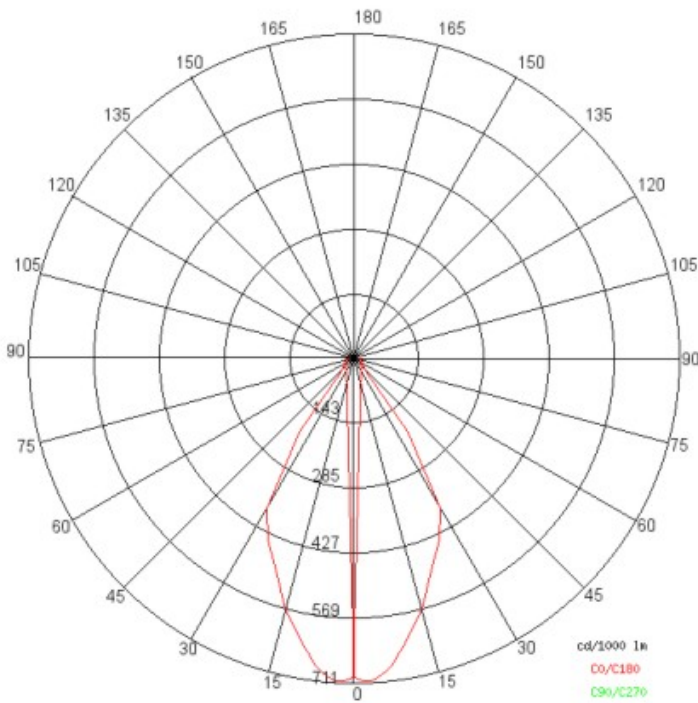

EYES HANDRAIL RECESSED

E10R0134-30K

PROJECT
TYPE
NOTES
QUANTITY
DATE

E