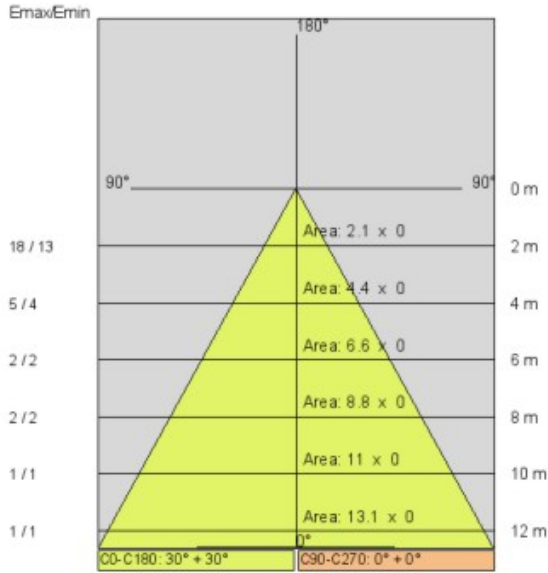

EYES HANDRAIL RECESSED

E10R0134-30K

PROJECT
TYPE
NOTES
QUANTITY
DATE

E