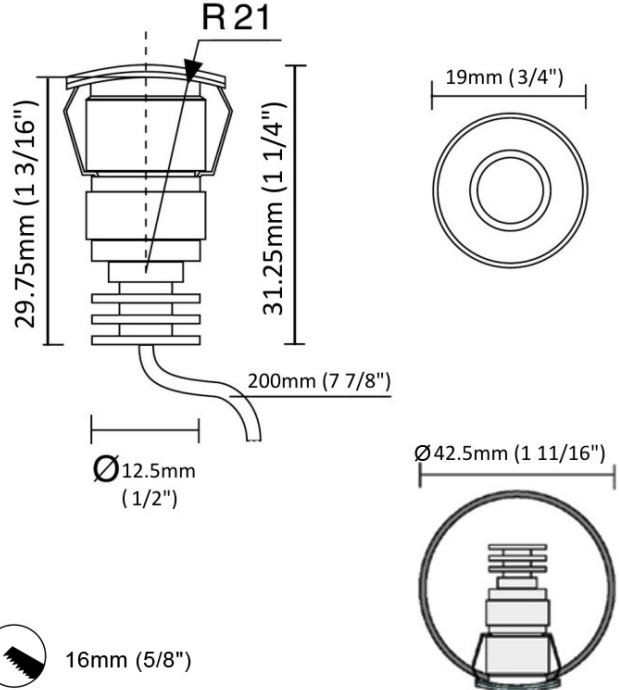

EYES HANDRAIL RECESSED

PROJECT	
TYPE	
NOTES	
QUANTITY	
DATE	

E10R0134-30K

GENERAL

Series: Eyes Handrail
Brand: Side
Division: Exterior
Mounting Type: Recessed
Mounting Location: Handrail

PHYSICAL

Shape: Round
Diameter (mm): 19
Diameter (in): 3/4
Depth (mm): 31.25
Depth (in): 1 1/4
Light Distribution: Direct
Weight (kg): 0.02
Weight (lbs): 0.04
Installation Requirement: Hand rail/pipe requires min. Ø42.5mm / 1 11/16"
Screws: No visible screws
Diffuser: Methacrylate
Gasket: Silicone rubber
Fixture Material: Stainless Steel
Cut-out Measurements: 16mm / 5/8"

ELECTRICAL

Lamp Type: LED (Zhaga Standard)
Total Output Wattage (W): 1.2 / 2
Dimming: 0-10V Dimming / Phase Dimming (120Vac Only)
Driver Included: No
Driver Location: Remote
Driver Type: Constant Current 120Vac
Driver Class: Class 2
Input Voltage (V): 120
Constant Current (mA): 350 / 500
Upon Request: 277Vac / 0-10Vdc dimming / Phase dimming @120Vac only / -40°C

LED

Number of LEDs: 1
Color Temperature (°K): 3000
Max. Delivered Lumen (lm): 60.3 / 87.7
Nominal Lumen (lm): 145
CRI: >80 CRI
Lamp Life (hrs): 50000

OPTICAL

Optic°: 60 - symmetrical / diffused

RATINGS AND CERTIFICATIONS

Certified By: CSA Certified to UL and CSA Standards
IP rating: IP65