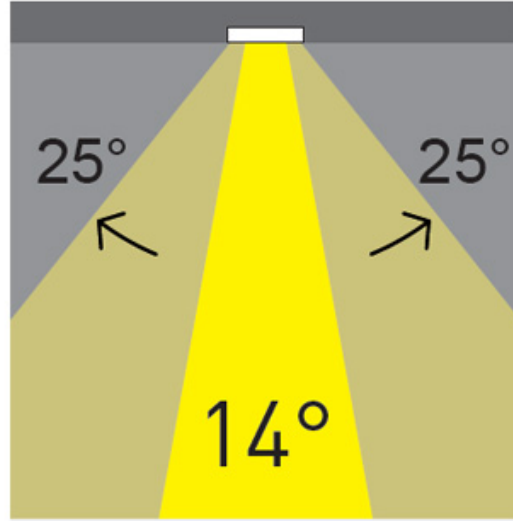

DIXIT RA4 RECESSED

E5603821

PROJECT _____

TYPE _____

NOTES _____

QUANTITY _____

DATE _____