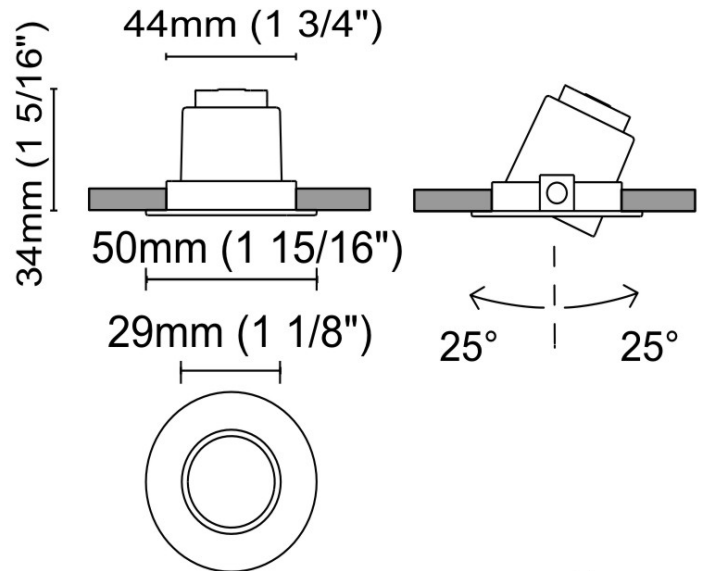

DIXIT RA4 RECESSED

E5603821

GENERAL

Series: Dixit _____
Subseries: Dixit RA4 _____
Brand: Ivela _____
Division: Exterior _____
Mounting Type: Recessed _____
Mounting Location: Ceiling _____
Subcategory: Downlight _____

PHYSICAL

Shape: Round _____
Diameter (mm): 50 _____
Diameter (in): 1 15/16 _____
Height (mm): 34 _____
Height (in): 1 5/16 _____
Light Distribution: Adjustable / Direct _____
Weight (kg): 0.3 _____
Weight (lbs): 0.66 _____
Diffuser: Clear Polycarbonate _____
Fixture Finish: MWH _____
Fixture Material: Aluminum Die Cast _____

ELECTRICAL

Input Wattage Range: 1 - 9 W _____
Lamp Type: LED _____
Total Output Wattage (W): 2 _____
Dimming: Non-Dimming / Phase Dimming (120Vac only) / 0-10V Dimming _____
Driver Included: No _____
Driver Location: Remote _____
Driver Type: Constant Current - Universal _____
Driver Class: Class 2 _____
Input Voltage (V): 120 - 277 _____
Constant Current (mA): 500 _____
Upon Request: Dimming requires a minimum quantity _____

LED

Delivered Lumen Range: 100 - 499 lm _____
Color Temperature (°K): 3000 _____
Max. Delivered Lumen (lm): 160 _____
CRI: >85 CRI _____
Lamp Life (hrs): 50000 _____

OPTICAL

Optic°: 14 _____

RATINGS AND CERTIFICATIONS

Certified By: Certified for North American Standards _____
IP rating: IP20 _____