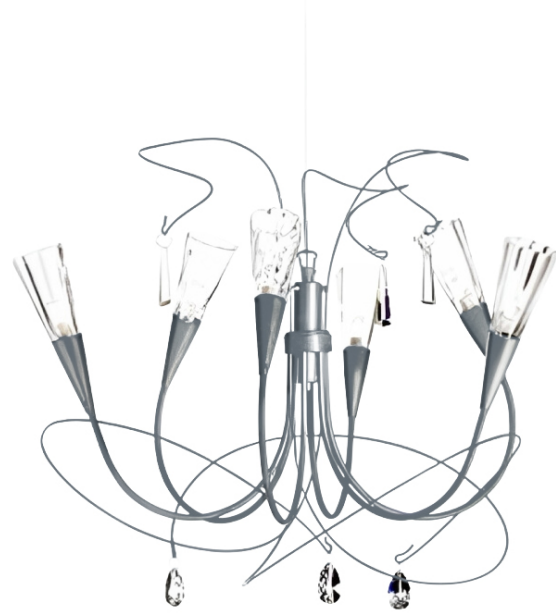

Z_TRUMPET SUSPENSION

Z6460ALU

PROJECT _____

TYPE _____

NOTES _____

QUANTITY _____

DATE _____

GENERAL

Series: Z_Trumpet _____

Brand: Zanin _____

Division: Classics _____

Mounting Type: Suspension _____

Mounting Location: Ceiling _____

Subcategory: Chandelier _____

PHYSICAL

Diameter (mm): 699 _____

Diameter (in): 27.5 _____

Height (mm): 508 _____

Height (in): 20 _____

Diffuser: Frosted & Clear Glass - Hand Blown _____

Fixture Material: Wrought Iron _____

ELECTRICAL

Number of Lamps: 6 _____

Lamp Type: LED Retrofit _____

Bulb Included: Bulb Not Included _____

Total Output Wattage (W): 60 _____

Max. Wattage Per Lamp (W): 10 _____

Lamp Base: G9 _____

Input Voltage (V): 120 _____

Lamp Voltage (V): 120 _____

LED

OPTICAL

RATINGS AND CERTIFICATIONS

Certified By: CSA Certified to UL and CSA Standards _____

IP rating: IP20 _____